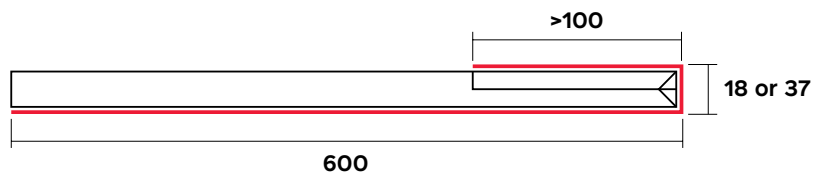

Roller Surrounds

Janper roller surrounds showing a Jamieson in Royal Oyster Satin

Fold backs & wrap around panels

Janper's fold backs and wrap around panels enable end panels to be vinyl wrapped and returned without joints.

Recommended for ovens, dishwashers, fridge panels, pantry panels, island end panels & decorative pieces for furniture, our new wrap around panels are the solution.

Available in

Foldbacks are available in returns from any size from 100mm to 550mm.

Fold backs are available in 18 or 37mm.

Recess Rails

Type C: 70mm x 18mm

in 2400mm lengths.

Available in - Vinyl or Raw MDF.

Type L: 60mm x 18mm

in 2400mm lengths.

Available in - Vinyl or Raw MDF.