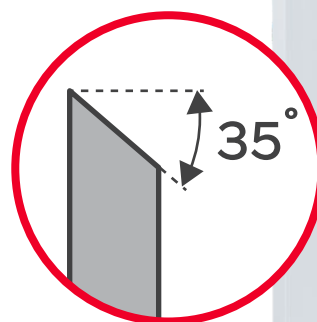

7 year
customer
warranty

JanperEdge®

Colour - Natural Oak
Colour - Designer White

NEW Janper BEVEL EDGE

New door profile with our Bevel Edge style nose for a seamless door grip opening.

JanperEdge®

Colour - Driftwood
Colour - Chino